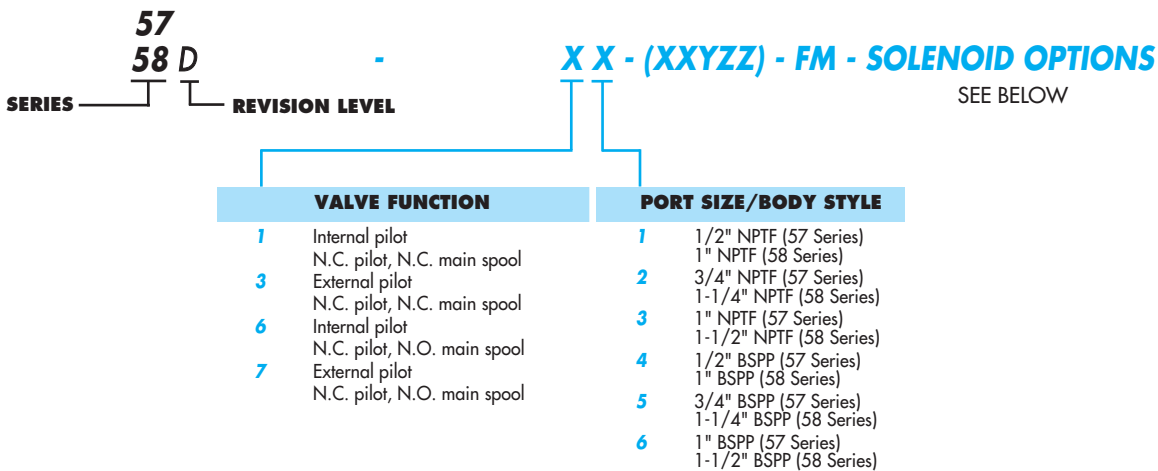

Intrinsically Safe Valves

HOW TO ORDER

VALVE BODY ASSEMBLY

VALVE BODY ASSEMBLY

SOLENOID OPTIONS

EXAMPLE : **XX** **Y** **ZZ - FM**